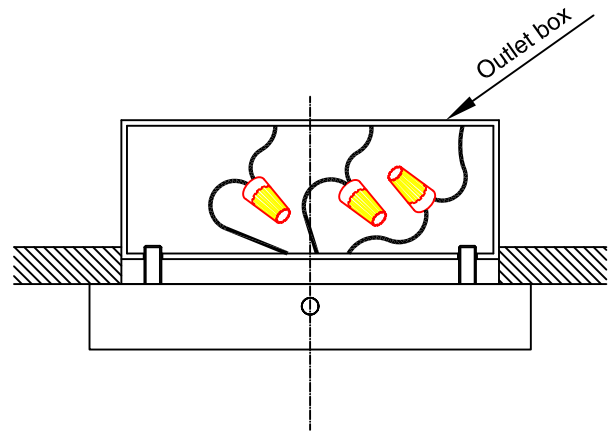

## INSTALLATION INSTRUCTIONS FOR HANGING FIXTURES

FIGURE 1, 2 ,3 AND 4 MOUNTING HARDWARE.

**NOTE: TEST THE CONNECTOR BY GENTLY PULLING IT. IF IT PULLS OUT THE CONNECTION, TRY AGAIN TILL YOU HAVE A FIRM CONNECTION. MAKE SURE NO BARE STRANDS OF WIRE STICK OUT FROM UNDER THE CONNECTORS.**

#### INSTALLATION:

1.- Make electrical connections, carefully read the Electrical Connection section.

2.- Assemble lighting onto the outlet box as shown on back page

ELECTRICAL CONNECTIONS: (See fig. 1,&2 ,&3 ,&4)

- 1.- Connect the white wire from the fixture to the white wire of the electric installation.
- 2.- Connect the black wire from the fixture to the black wire of the electric installation.
- 3.- Connect the grounding conductor from the fixture to the grounding wire of the electric installation.
- 4.- Spread out the electrical wires so that the black ones are on one side of the outlet box and the white ones are on the other side, and carefully introduce them into the outlet box.

# Installation Instructions Sections

**PAGEONE**  
PageOne Furnishing & Lighting Co.,Ltd.

ITEM NO: PW131325-SBB

A

B

Electrical Connection

C