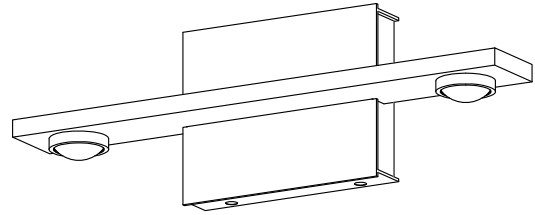

# Users' Manual

**PAGEONE**  
PageOne Furnishing & Lighting Co.,Ltd.

ITEM NO: PW131325-SBB

FIGURE N° 1. UNPACK THE FIXTURE: CHECK THE CONTENTS OF THE BOX. YOU SHOULD RECEIVE ITEMS AS BELOW

## INSTALLATION INSTRUCTIONS FOR HANGING FIXTURES

FIGURE 1, 2 ,3 AND 4 MOUNTING HARDWARE.

**NOTE: TEST THE CONNECTOR BY GENTLY PULLING IT. IF IT PULLS OUT THE CONNECTION, TRY AGAIN TILL YOU HAVE A FIRM CONNECTION. MAKE SURE NO BARE STRANDS OF WIRE STICK OUT FROM UNDER THE CONNECTORS.**