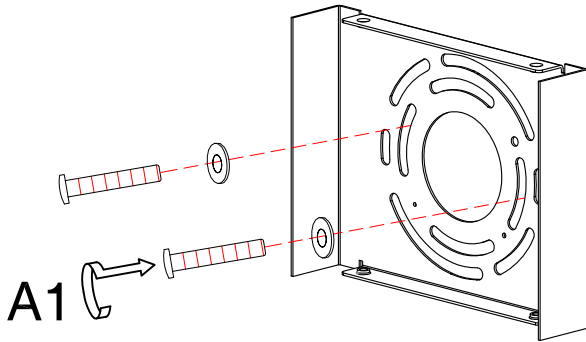

Installation Instructions Sections

PAGEONE
PageOne Furnishing & Lighting Co.,Ltd.

ITEM NO: PW131325-SBB

A