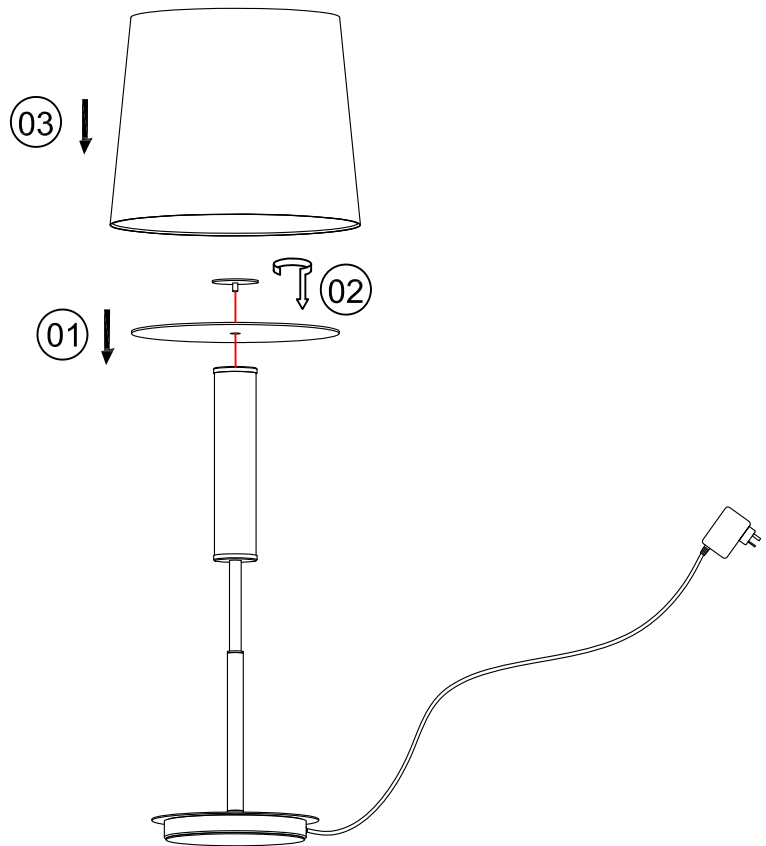

PAGEONE

PageOne Furnishing & Lighting Co.,Ltd.

FIG
CH
SH

PAGEONE

lighting

ITEM NO: PT140919-BC/WH

CAUTION:

"Warning", "This product is to be installed by a qualified electrician only."

"Suitable for dry locations only"

CAUTION:

- 1.- Wrong lighting installation can be dangerous for your safety.
- 2.- Before starting, disconnect the power by turning off the general switch of the electric installation.
- 3.- Install light bulbs (not provided) that must not exceed markings on the fixture.
- 4.- To change the bulbs, disconnect the power by turning off the general switch and wait for the bulbs cool down.