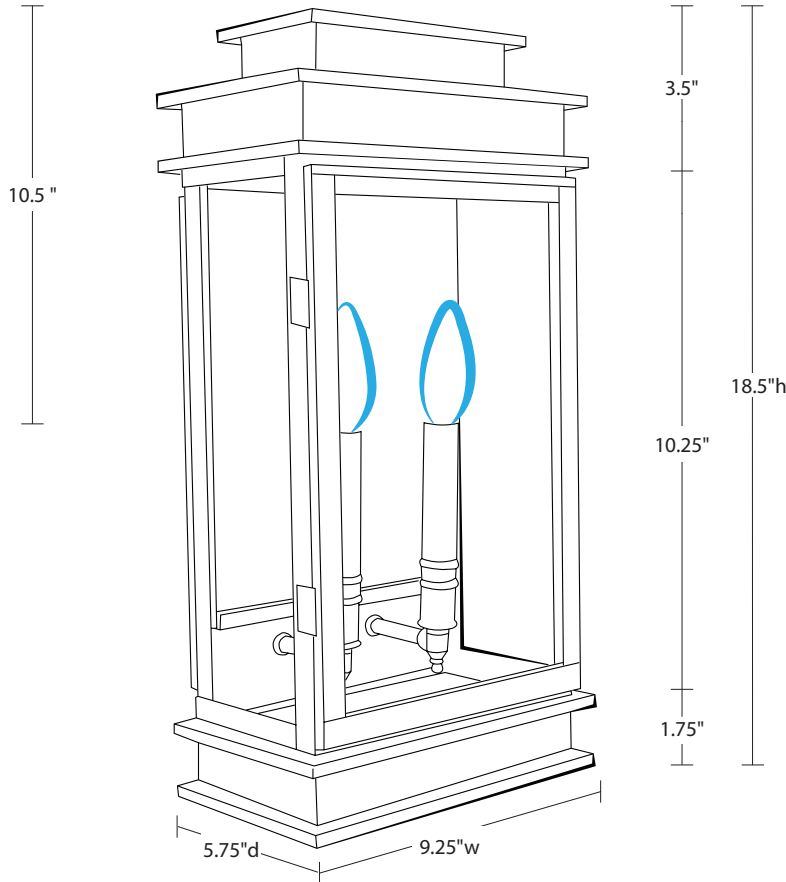

## 8831

Empire Collection  
Wall Sconce

### Dimensions

Width: 9.25"  
Depth: 5.75"  
Height: 18.5"

Mounting Height: 10.5"  
Mounting Area: 7.5" x 11.75"

### Socket Option(s)

(LT2) 2 Light Candelabra; 60 watt max