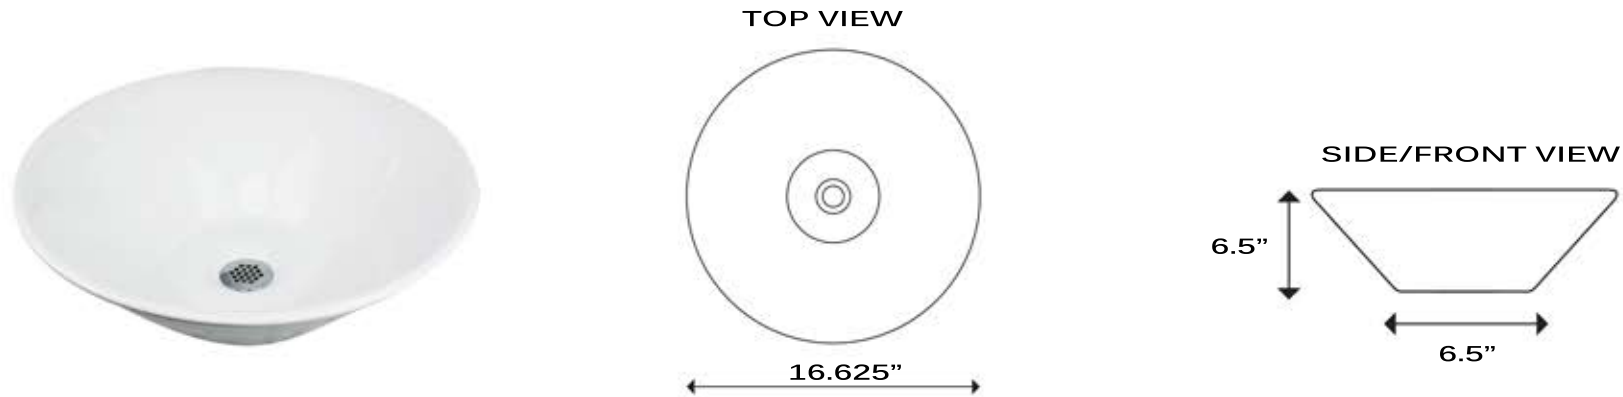

Brant Point Collection
 Vitreous China Bath Vessel Sink

**MODEL:
 NSV222**

Overall Dimensions	Large Bowl	Interior Depth	Exterior Depth	Drain Dimensions
16.625" Diameter	15.25" Diameter	6"	6.5"	1.5"

FEATURES

- Premium Vitreous China
- Nominal Dimensions - Actual may vary by 1/4"
- Template Not Inculded
- Easy Clean
- White Porcelain Enamel Finish
- No Overflow
- Limited Lifetime Warranty

PROJECT/ NAME:

ARCHITECT/CONTRACTOR: