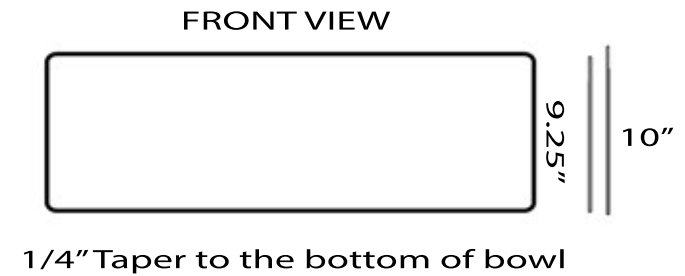

Vineyard Collection
Premium Fireclay Farmhouse Apron Sink

MODEL:
FCFS3320S-Filigree

Overall Dimensions	Large Bowl	Apron Height	Bowl Depth	Drain Dimensions
33 x 20 x 10"	31.375" x 18.75"	10"	9.25"	3.5" Opening