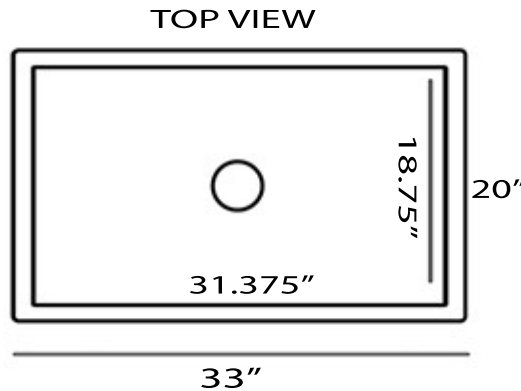

Vineyard Collection
Premium Fireclay Farmhouse Apron Sink

MODEL:
FCFS3320S-Filigree

Overall Dimensions	Large Bowl	Apron Height	Bowl Depth	Drain Dimensions
33 x 20 x 10"	31.375" x 18.75"	10"	9.25"	3.5" Opening