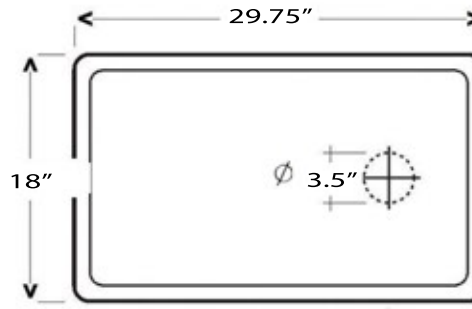

Fireclay Collection

Premium Fireclay Farmhouse Apron Sink

MODEL:
FCFS30B

TOP VIEW

FRONT VIEW

Overall Dimensions	Large Bowl	Apron Height	Bowl Depth	Drain Dimensions
29.75" x 18"	27.25" x 15.75"	10"	8.625"	3.5" Opening

Please Be Advised

- (Nominal Dimensions*) Actual Dimensions may vary by 1/4"
- Template Not included
- Custom Cabinet Required
- Very Heavy 2 Person lift Recommended

FEATURES

- Premium Fireclay Sink
- cUPC Certified
- Made in UAE
- Sink can be reversed for your drain position preference
- Limited Warranty