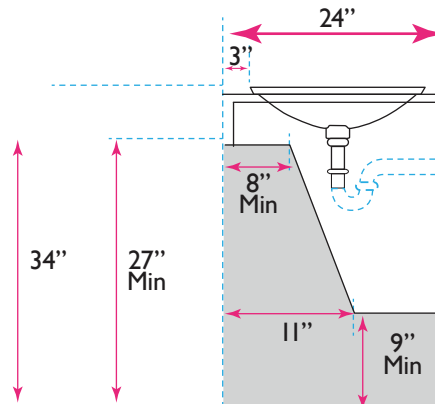

FEATURES:

- Vitreous China, self rimming top mount sink
- 4.125" Interior Bowl Depth
- Glazed Enamel Finish
- Limited Manufacturer's Warranty
- 1.75" Drain Opening
- Nominal Dimensions, actual may vary by up to .25"
- No Faucet Hole - requires counter or wall mount faucet

Recommended ADA Installation