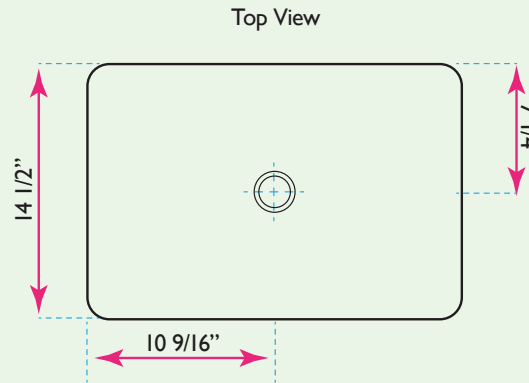

OVERALL DIMENSIONS	INTERIOR DIMENSIONS	EXTERIOR HEIGHT	INTERIOR DEPTH	DRAIN DIMENSION
21.175 x 14.5"	21.175" x 14.5"	5.375"	4.125"	1.75" Standard

FEATURES:

- Vitreous China, self rimming top mount sink
- 4.125" Interior Bowl Depth
- Glazed Enamel Finish
- Limited Manufacturer's Warranty
- 1.75" Drain Opening
- Nominal Dimensions, actual may vary by up to .25"
- No Faucet Hole - requires counter or wall mount faucet