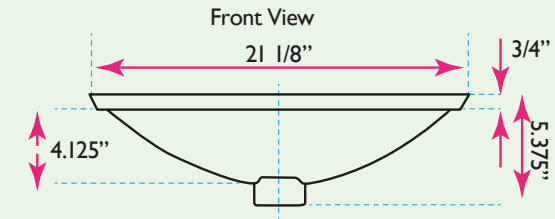

OVERALL DIMENSIONS	INTERIOR DIMENSIONS	EXTERIOR HEIGHT	INTERIOR DEPTH	DRAIN DIMENSION
21.175 x 14.5"	21.175" x 14.5"	5.375"	4.125"	1.75" Standard

FEATURES:

- Vitreous China, self rimming top mount sink
- 4.125" Interior Bowl Depth
- Glazed Enamel Finish
- Limited Manufacturer's Warranty
- 1.75" Drain Opening
- Nominal Dimensions, actual may vary by up to .25"
- No Faucet Hole - requires counter or wall mount faucet