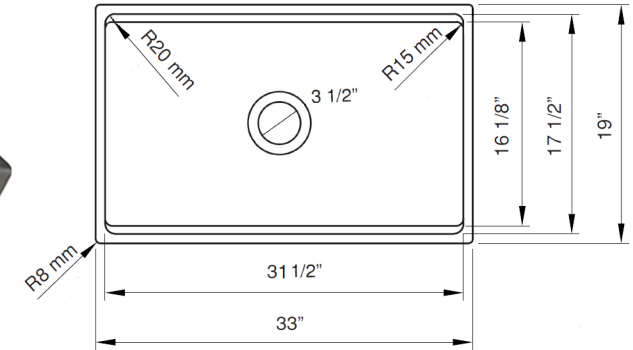

Cape Collection

Premium Genuine Fireclay Reversible 33-Inch
Workstation Farmhouse Apron Sink

Model: T-PS33W/T-PS33MB (Matte Black)

Top View

Overall Dimensions	Interior Bowl - Basin	Apron Height	Bowl Depth	Drain Dimensions
33" x 19" x 10"	31 1/2" x 17 1/2" x 8.875"	10"	8.875" at drain	3.5" Opening

Features

- Grid, Drain & Cutting board included
- Built In ledge holds included cutting board
- Premium Fireclay Sink
- Exterior walls have slight 1/8" Taper
- Sloped basin for superior drainage
- Material is sound absorbing and stain-resistant
- Non-porous surface is hygienic and scratch resistant
- Nominal dimensions - may vary by .25"
- Due to sink thickness - may require an extended flange
- Requires Apron style base cabinet