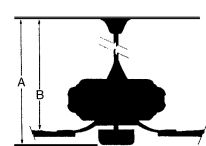

## MEASUREMENTS

Blade Finish:	Reversible		
	Blades:		
	<b>No</b>		
Blade Material:	Slope:		
<b>ABS BLADES</b>	<b>Yes</b>		
Blade Sweep:	No. of Blades:	Blade Pitch:	Hanging Weight:
<b>60"</b>	<b>3</b>	<b>14</b>	<b>12.32</b>
Downrod 1:	Downrod 1	Downrod 2:	Downrod 2
<b>6</b>	Outside Dia:	Outside Dia:	
	<b>.75</b>		
Ceiling to Lowest Point: (Dim A)	Ceiling to Blade (Dim B)	Lead Wire:	Motor Size:
<b>13.0</b>	<b>11.75</b>	<b>80</b>	<b>DC 172 X 12</b>