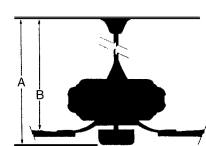

Image File Name: **F749L-BN.jpg**

MEASUREMENTS

| | | | | | |
|----------------------------------|--------------------------|--------------|--------------------|----------|--------|
| Blade Finish: | Reversible | | | | |
| | Blades: | | | | |
| | No | | | | |
| Blade Material: | Slope: | | | | |
| WOOD | Yes | | | | |
| Blade Sweep: | No. of Blades: | Blade Pitch: | Hanging Weight: | | |
| 60" | 3 | 14 | 16.76 | | |
| Downrod 1: | Downrod 1 | Downrod 2: | Downrod 2 | | |
| 6 | Outside Dia: | | Outside Dia: | | |
| | .75 | | | | |
| Ceiling to Lowest Point: (Dim A) | Ceiling to Blade (Dim B) | Lead Wire: | Motor Size: | | |
| 15.5 | 12.5 | 80 | 153 X 15 MM | | |
| RPM: | Low | Low/Med. | Medium | Med/High | High |
| Amps: | 47 | | | | 155 |
| Watts: | 0.06 | | | | 0.59 |
| CFM: | 3.13 | | | | 44.35 |
| CFM/Watts: | 2421.0 | | | | 7284.0 |
| | 773.48 | | | | 164.24 |