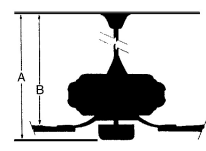

MEASUREMENTS

Blade Finish:	Reversible				
	Blades:				
	No				
Blade Material:	Slope:				
ABS	Yes				
Blade Sweep:	No. of Blades:	Blade Pitch:	Hanging Weight:		
44"	3	21	11.51		
Downrod 1:	Downrod 1	Downrod 2:	Downrod 2		
6	Outside Dia:	Outside Dia:			
	.75				
Ceiling to Lowest Point: (Dim A)	Ceiling to Blade (Dim B)	Lead Wire:	Motor Size:		
14.75	9.75	80	153 X 15 MM		
RPM:	Low	Low/Med.	Medium	Med/High	High
Amps:	84				171
Watts:	0.22				0.44
CFM:	13.35				52.91
CFM/Watts:	1354.0				3278.0
	101.42				61.95

GLASS

Description:	Material:
	PC LENS
Part No.:	Quantity:
	1
Width:	Height:
5.75	1.25
	Length:

SHIPPING

Carton Width:	Carton Height:	Carton Length:	
8.63	9.5	23.38	
Carton Weight:	Carton Cubic Feet:	Small Package Shippable:	
14.59	1.109	Yes	
Master Pack Width:	Master Pack Height:	Master Pack Length:	
Master Pack Weight:	Master Cubic Feet:	Multi-Pack:	Master Pack:
		1	1