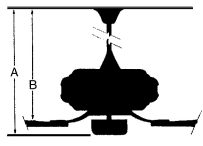

MEASUREMENTS

Blade Finish:	Reversible		
	Blades:		
	No		
Blade Material:	Slope:		
ABS	Yes		
Blade Sweep:	No. of Blades:	Blade Pitch:	Hanging Weight:
52"	3	14 DEGREES	24.91
Downrod 1:	Downrod 1	Downrod 2:	Downrod 2
6	Outside Dia:	Outside Dia:	
	.75		
Ceiling to Lowest Point: (Dim A)	Ceiling to Blade (Dim B)	Lead Wire:	Motor Size:
20.5	17.0	80"	188X20MM