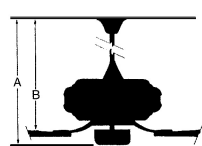

Image File Name: **F474L-ORB.jpg**

MEASUREMENTS

Blade Finish:	Reversible				
	Blades:				
	No				
Blade Material:	Slope:				
ABS	No				
Blade Sweep:	No. of Blades:	Blade Pitch:	Hanging Weight:		
52"	3	14 DEGREES	26.06		
Downrod 1:	Downrod 1	Downrod 2:	Downrod 2		
	Outside Dia:		Outside Dia:		
Ceiling to Lowest Point: (Dim A)	Ceiling to Blade (Dim B)	Lead Wire:	Motor Size:		
12.0	8.5	8"	188X20MM		
RPM:	Low	Low/Med.	Medium	Med/High	High
Amps:	92		126		170
Watts:	0.32		0.39		0.43
CFM:	18.1		31.0		51.3
CFM/Watts:	3230.0		4465.0		6053.0
	178.45		144.03		117.99