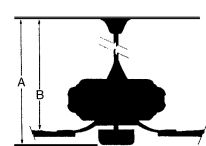

MEASUREMENTS

Blade Finish:	Reversible		
	Blades:		
	No		
Blade Material:	Slope:		
ABS	Yes		
Blade Sweep:	No. of Blades:	Blade Pitch:	Hanging Weight:
54"	3	14	18.03
Downrod 1:	Downrod 1	Downrod 2:	Downrod 2
6	Outside Dia:	Outside Dia:	
	.75		
Ceiling to Lowest Point: (Dim A)	Ceiling to Blade (Dim B)	Lead Wire:	Motor Size:
13.5	12.25	8	153 X 15 mm

GLASS

Description:	Material:
	GLASS
Part No.:	Quantity:
	1
Width:	Height:
8.75	1.75
	Length:
	8.75

CONTROLS

Pull Chain Control:	Works with Remote Control:	Works with Wall Control:
No	Yes	Yes
Reversible:	Included Remote Control:	Included Wall Control:
No	RC1000	
Smart Control:	Compatible Remote Control(s):	Compatible Wall Control(s):
Yes		WC1000
Integrated Smart Control:		Compatible Smart Control:
Yes		