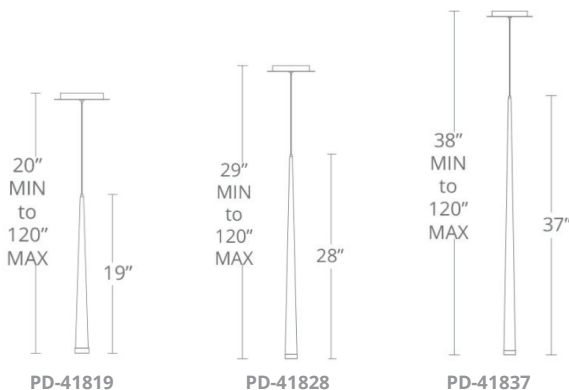

Fixture Type:

Catalog Number:

Project:

Location:

PRODUCT DESCRIPTION

Suspended alone, in pairs or multiples as a beautiful chandelier, Cascade captures the imagination and makes an alluring presentation in restaurants, hotel atriums and residences alike. The slim tapered form has a minimalist sensibility that we enhanced with a new flat cap design, crafted in precision-cut glass.

SPECIFICATIONS

- Construction:** Steel body with acrylic diffuser
- Light Source:** High output LED
- Finish:** Black, Polished Nickel, Aged Brass
- Standards:** ETL & cETL, Damp Location listed

FEATURES

- Aluminum hardware, precision-cut CNC glass acrylic
- Thin aircraft cables provide an ultra-clean look and are easy to adjust for customized suspension height
- Universal driver (120V-277V) installed within the Junction Box, driver dimension: 2.8" x 1.3" x 1.2"
- Dimmer: ELV
- CRI: 90
- Rated Life: 50,000 hours

REPLACEMENT GLASS

Part#	Fixture
<i>RPL-GLA-41819</i>	<i>PD-41819</i>
	<i>PD-41828</i>
	<i>PD-41837</i>

ORDER NUMBER

Model	Size	Wattage	Voltage	LED Lumens	Delivered Lumens	Finish
PD-41819	19"	7W		428	420	BK <i>Black</i>
PD-41828	28"	7W	120V-277V	428	420	PN <i>Polished Nickel</i>
PD-41837	37"	7W		428	420	AB <i>Aged Brass</i>