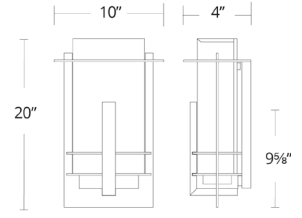

WS-W22520

Fixture Type:

Catalog Number:

Project: _____

Location: _____

PRODUCT DESCRIPTION

A Shinto inspired architectural design. Miter cut and joined white ceramic-glazed glass provides crisp lines to compliment the hardware.

FEATURES

- ADA Compliant, low profile design
- ETL & cETL Wet Location listed, IP65 Rated
- Mitered glass and aluminum construction
- No transformer or driver required
- 80,000 hour rated life
- Color Temp: 3000K
- CRI: 90

SPECIFICATIONS

Construction: Aluminum and mitered glass

Light Source: High output LED

Dimming: Dims to 10% with an electronic low voltage (ELV) dimmer

Finish: Bronze (BZ)

Standards: ETL & cETL Wet Location listed, IP65 Rated, ADA Compliant, CEC Title 24 Compliant

REPLACEMENT FLAT GLASS

Part#	Fixture
RPL-GLA-22520	WS-W22520
RPL-GLA-22514	WS-W22514
RPL-GLA-22510	WS-W22510

ORDER NUMBER

Model	Height	Wattage	Voltage	LED Lumens	Delivered Lumens	Finish
WS-W22510	10"	10W		616	330	BZ Bronze
WS-W22514	14"	15.5W	120V	918	465	
WS-W22520	20"	26.5W		1620	840	

Example: **WS-W22520-BZ**

modernforms.com
Phone (800) 526.2588
Fax (800) 526.2585

Headquarters/Eastern Distribution Center
44 Harbor Park Drive
Port Washington, NY 11050

Central Distribution Center
1600 Distribution Ct
Lithia Springs, GA 30122

Western Distribution Center
1750 Archibald Avenue
Ontario, CA 91760