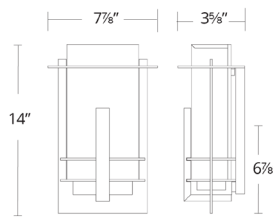

KYOTO

WS-W22510 / WS-W22514 / WS-W22520

LED Exterior Sconce

MODERN FORMS

WS-W22514

Fixture Type:

Catalog Number:

Project: _____

Location: _____

PRODUCT DESCRIPTION

A Shinto inspired architectural design. Miter cut and joined white ceramic-glazed glass provides crisp lines to compliment the hardware.

FEATURES

- ADA Compliant, low profile design
- ETL & cETL Wet Location listed, IP65 Rated
- Mitered glass and aluminum construction
- No transformer or driver required
- 80,000 hour rated life
- Color Temp: 3000K
- CRI: 90

SPECIFICATIONS

Construction: Aluminum and mitered glass

Light Source: High output LED

Dimming: Dims to 10% with an electronic low voltage (ELV) dimmer

Finish: Bronze (BZ)

Standards: ETL & cETL Wet Location listed, IP65 Rated, ADA Compliant, CEC Title 24 Compliant

REPLACEMENT FLAT GLASS

Part#	Fixture
RPL-GLA-22520	WS-W22520
RPL-GLA-22514	WS-W22514
RPL-GLA-22510	WS-W22510

ORDER NUMBER

Model	Height	Wattage	Voltage	LED Lumens	Delivered Lumens	Finish
WS-W22510	10"	10W		616	330	BZ Bronze
WS-W22514	14"	15.5W	120V	918	465	
WS-W22520	20"	26.5W		1620	840	

Example: **WS-W22520-BZ**

modernforms.com
Phone (800) 526.2588
Fax (800) 526.2585

Headquarters/Eastern Distribution Center
44 Harbor Park Drive
Port Washington, NY 11050

Central Distribution Center
1600 Distribution Ct
Lithia Springs, GA 30122

Western Distribution Center
1750 Archibald Avenue
Ontario, CA 91760