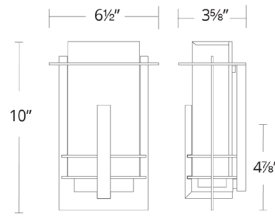

KYOTO

WS-W22510 / WS-W22514 / WS-W22520

LED Exterior Sconce

MODERN FORMS

WS-W22510