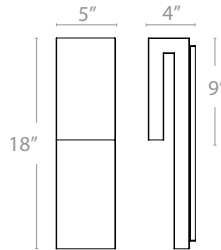

DOUBLE DOWN – model: WS-W137

LED Exterior Sconce

MODERN FORMS

Fixture Type:

Catalog Number:

Project: _____

Location: _____

PRODUCT DESCRIPTION

Parlay your bet with this winning hand. The dual down light sconce delivers layered lighting from an architectural style with twin down lights emanating from different levels for a tiered effect. Designed in a unique format, this sconce makes a welcoming entry light or intriguing sconce in contemporary residential and commercial indoor/outdoor settings. ADA Compliant. Dark Sky friendly.

FEATURES

- Dark Sky friendly when mounted in downward orientation
- Driver located inside fixture
- Universal driver (120V-220V-277V)
- 50,000 hour rated life
- Color Temp: 3000K
- CRI: 90

SPECIFICATIONS

Construction: Aluminum hardware

Light Source: High output LED

Finish: Black (BK), Graphite (GH)

Standards: ETL & cETL Wet Location listed, IP65 Rated, ADA Compliant,

Dark Sky friendly

ORDER NUMBER

	Wattage	Voltage	LED Lumens	Delivered Lumens	Finish
WS-W13718	11W	120V-277V	300	275	GH Graphite BK Black

Example: **WS-W13718-GH**

modernforms.com
Phone (800) 526.2588
Fax (800) 526.2585

Headquarters/Eastern Distribution Center
44 Harbor Park Drive
Port Washington, NY 11050

Central Distribution Center
1600 Distribution Ct
Lithia Springs, GA 30122

Western Distribution Center
1750 Archibald Avenue
Ontario, CA 91760