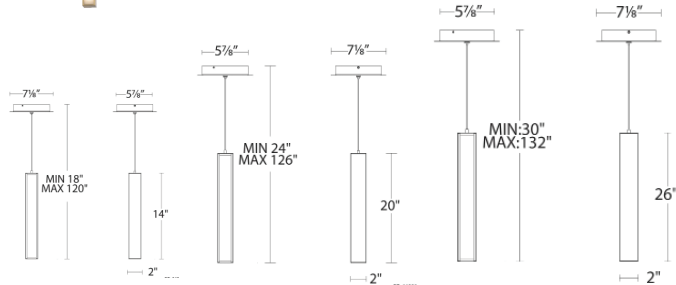

LED Interior Pendants

Fixture Type:

Catalog Number:

Project: _____

Location: _____

PRODUCT DESCRIPTION

Chaos freezes a moment in time with breathtaking elegance. Ultra thin powered cables stabilize the suspension without visual interference. Each section of this sculptural form is equipped with consistent, LEDs for refined illumination throughout. Let chaos reign.

FEATURES

- Universal Driver (120V-277V) concealed within the canopy
- Thin power aircraft cables provide an ultra clean look for adjustable suspension height
- Dimming: ELV, 0-10V, TRIAC
- Rated Life: 50,000 hours
- Color Temp: 3000K
- CRI: 90

SPECIFICATIONS

Construction: Aluminum body with acrylic diffuser

Light Source: High output LED

Finish: Black (BK), Aged Brass (AB)

Standards: ETL & cETL Damp Location listed, Title 24 Compliant

ORDER NUMBER

	Size	Wattage	Voltage	LED Lumens	Delivered Lumens	Finish
PD-64814	14"	10W		875	530	BK <i>Black</i> AB <i>Aged Brass</i>
PD-64820	20"	15W	120-277V	1444	826	
PD-64826	26"	22W		1565	1016	

Example: **PD-64814-AB**

modernforms.com
Phone (800) 526.2588
Fax (800) 526.2585

Headquarters/Eastern Distribution Center
44 Harbor Park Drive
Port Washington, NY 11050

Central Distribution Center
1600 Distribution Ct
Lithia Springs, GA 30122

Western Distribution Center
1750 Archibald Avenue
Ontario, CA 91760