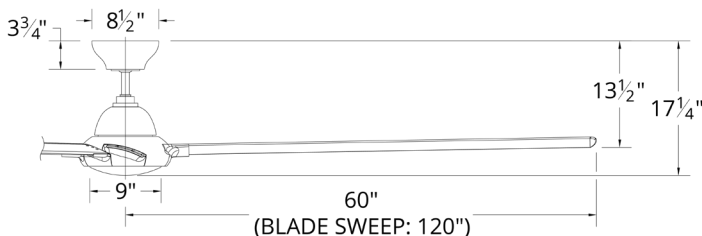

HYDRA 120" Ceiling Fan

FR-W1805-120L

MODERN FORMS SMART FANS

PRODUCT DESCRIPTION

As its name suggests, Hydra is all about water. Like all of our smart fans, it's wet-rated for outdoor use so you can maintain the continuity of your décor inside and out. Even with an impressive 120" blade sweep, this epically scaled smart fan moves a massive amount of air without consuming much energy, thanks to a powerful DC motor that runs up to 70% more efficient than AC motors. Control it all with our exclusive Modern Forms app. Available in 80 inches, 96 inches and 120 inches.

SPECIFICATIONS

- **Construction:** Aluminum
- **Blade:** 14° Pitch, 120" sweep, extruded aluminum
- **Downrod:** 1" O.D. x 6"H included
- **Mounting Slope:** Up to 30°
- **Lead Wire:** 80"
- **Hanging Weight:** 46 lbs
- **Total Power:** 67.5W
- **Standards:** ETL/cETL Wet Location listed

FEATURES

- 6 fan speeds through both Summer and Winter Modes
- Silent DC motor
- Optional LED light kit included
- Includes RF wall control
- Additional RF wall control for 3, 4-way control sold separately
- Optional RF remote control with wall cradle sold separately
- Compatible with Modern Forms app

LIGHT KIT PERFORMANCE

- **Light Source:** LED
- **Light Wattage:** 23.5W
- **Dimming:** Integrated
- **Color Temperature:** 3000K (2700K option available)
- **Rated Life:** 50,000 Hours
- **Standards:** Title 24 JA8-2016 Compliant

ESTIMATED AIR PERFORMANCE

- **Airflow:** 13300 cubic ft per minute on high
- **Power:** 44 watts on high
- **Airflow Efficiency:** 302 cubic ft per minute per watt
- **Revolutions Per Minute:** 40 RPMs on high

WIRELESS PERFORMANCE

- **RF Pairing Distance:** Up to 30 ft from fan
- **Wi-Fi Range:** Up to 150 ft*

ORDER NUMBER

Model	LED Lumens	Delivered Lumens	Housing	Blade
FR-W1805-120L	2041	1013	BZ <i>Bronze</i>	Bronze
			TT <i>Titanium Silver</i>	Titanium Silver

Example: **FR-W1805-120L-BZ**

For 2700K add "27" before the finish: **FR-W1805-120L27-TT**

*Results may vary based on application and surroundings.

modernforms.com
Phone (866) 810.6615
Fax (800) 526.2585

Headquarters/Eastern Distribution Center
44 Harbor Park Drive
Port Washington, NY 11050

Central Distribution Center
1600 Distribution Ct
Lithia Springs, GA 30122

Western Distribution Center
1750 Archibald Avenue
Ontario, CA 91760