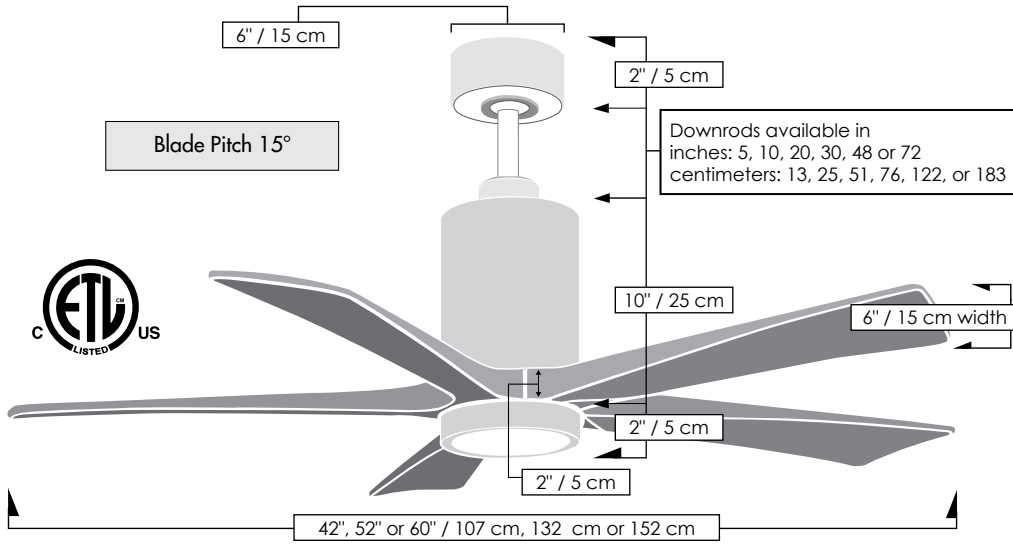

Blade Options

shown in Matte Black
with 52" Walnut blades
and optional light cover

shown in Polished Chrome
with 42" Barn Wood blades

shown in Textured Bronze
with 52" Walnut blades

SKU NAMING CONVENTION	
SKU#	PA5-XX-XX-XX (Model+Finish+Blade+Diameter)
Standard Finishes	Brushed Nickel - BN
	Polished Chrome - CR
	Textured Bronze - TB
	Gloss White - WH
	Matte Black - BK
Blade Finish	Barn Wood Tone - BW Walnut Tone - WA
Fan Diameter	42 inches / 107 cm - 42 52 inches / 132 cm - 52 60 inches / 152 cm - 60

STANDARD EQUIPMENT	
One downrod of 10 inches / 13 cm	
Vaulted ceiling canopy for up to 30°	
Light cover	
6-speed RF remote control with reverse function in black	Wireless Decora-style, 6-speed, wall control in white
	
WARNING: Only compatible with included controllers.	

CEILING HEIGHT / DOWNROD TABLE	
Ceiling Height	Downrod Lengths <i>Field cuttable. Non-threaded</i>
10 ft or less	5 inches / 13 cm
10 -12 feet	10 inches / 25 cm
13 feet	20 inches / 51 cm
14 feet	30 inches / 76 cm
15 feet	48 inches / 122 cm
16 feet +	72 inches / 183 cm

Patrícia-5 | TECHNICAL SPECIFICATIONS

FAN SPECIFICATIONS	
Fan Diameters	inches: 42, 52 or 60 centimeters: 107, 132 or 152
Overall Drop	14 inches / 36 cm + downrod length
Fan Weight	19 lbs
Downrods Lengths <i>Field cuttable. Non-threaded</i>	inches: 5, 10, 20, 30, 48, 72 centimeters: 13, 25, 51, 76, 122, 183
Downrod Diameter	1 inch
Voltage	110 or 220
Motor Type	DC
Environment	Damp locations for all finishes Neither coastal, saltwater nor chlorine compatible
Ambience	Silent
Safety Certification	ETL / CETL
Warranty	Limited Lifetime