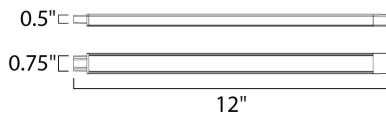

PRODUCT DESCRIPTION

Narrow Aluminum channels of LED are easily concealed in an economical way to tackle your task lighting. Installation is simple with an adjustable bracket that allows you to direct the light to where you need it, and a simple plug-in or hard wire power supply. Available in lengths from 6" to 48" and varies accessories, Slim Stick is the easy solution for your task lighting installation.

MEASUREMENTS

DIMENSION : 12" L x 0.75" W x 0.5" H
HANGING WEIGHT : 0.35 lb

LAMPING

INPUT VOLTAGE : 24V
LUMENS : 700 Rated (390 Del.)
BULB : 1 x 10W LED PCB Integrated , 10W Total
BULB INCLUDED : (Integrated)
DIMMABLE : Triac CL
CRI : 90+ CRI
COLOR_TEMP : 3000K