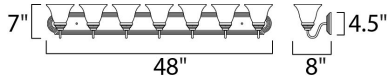

MEASUREMENTS

DIMENSION : 48" W x 7" H x 8" Ext
 BACK PLATE : 48.17" W x 4.56" H x 4.07" HCO
 HANGING WEIGHT : 11.9 lb

LAMPING

INPUT VOLTAGE : 120V
 LUMENS : 8,050 Rated
 BULB : 7 x 60W Incandescent E26 Medium , 420W Total
 BULB INCLUDED : (Not Included)
 DIMMABLE : Yes