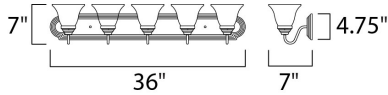

MEASUREMENTS

DIMENSION : 36" W x 7" H x 8" Ext
 BACK PLATE : 36" W x 4.5" H x 4.07" HCO
 HANGING WEIGHT : 8.6 lb

LAMPING

INPUT VOLTAGE : 120V
 LUMENS : 5,750 Rated
 BULB : 5 x 60W Incandescent E26 Medium , 300W Total
 BULB INCLUDED : (Not Included)
 DIMMABLE : Yes