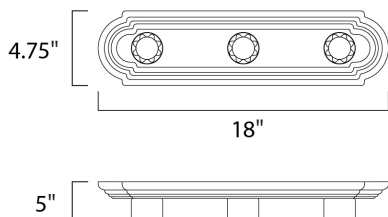

MEASUREMENTS

DIMENSION : 18" W x 4.75" H x 5" Ext
 BACK PLATE : 4" W x 14" H x 2.3" HCO
 HANGING WEIGHT : 1.28 lb

LAMPING

INPUT VOLTAGE : 120V
 LUMENS : 3,450 Rated
 BULB : 3 x 60W Incandescent E26 Medium , 180W Total
 BULB INCLUDED : (Not Included)
 DIMMABLE : Yes