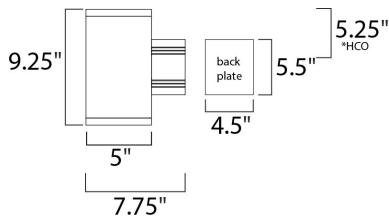

PRODUCT DESCRIPTION

Indirect exterior lighting not only provides illumination where you want it but also highlights the building structure for a beautiful architectural effect. Our collection of up and down lighting fixtures are available in both Architectural Bronze and Brushed Aluminum. They are also available in both Incandescent and LED. The fixtures are sealed with screw lenses that are water tight and allows, for the use of standard light bulbs.

MEASUREMENTS

DIMENSION : 5" W x 9.25" H x 7.75" Ext
BACK PLATE : 4.5" W x 5.5" H x 5.2" HCO
HANGING WEIGHT : 3.99 lb

LAMPING

INPUT VOLTAGE : 120V
LUMENS : 0 Rated
BULB : 1 x 75W Incandescent E26 Medium R30 , 75W Total
BULB INCLUDED : (Not Included)
DIMMABLE : Yes

FINISHES OPTION

- Architectural Bronze
- Brushed Aluminum

MATERIAL

Aluminum

RATINGS

cETLus
Wet Location
DARKSKY

ADDITIONAL

INSTALL UP/DOWN: All
OPERATING TEMPERATURE:
-20°C (-4°F), 40°C (104°F)

Always consult a qualified electrician before installing any lighting product.