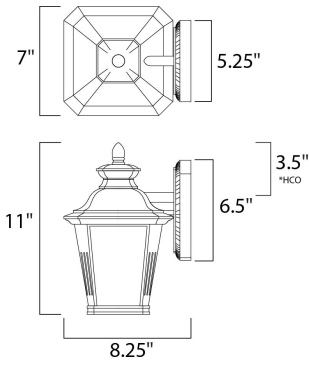

PRODUCT DESCRIPTION

MEASUREMENTS

DIMENSION : 7" W x 11" H x 8.25" Ext
BACK PLATE : 5.25" W x 6.5" H x 3.5" HCO
HANGING WEIGHT : 2.3 lb

LAMPING

INPUT VOLTAGE : 120V
LUMENS : 560 Rated
BULB : 1 x 8W LED PCB Integrated , 8W Total
BULB INCLUDED : (Integrated)
DIMMABLE : Triac CL
CRI : 80+ CRI
COLOR_TEMP : 3000K

FINISHES OPTION

Bronze

GLASS

Frosted Seedy FS

MATERIAL

Aluminum + Glass

RATINGS

cETLus
Wet Location
For Outdoor DARKSKY

ADDITIONAL

RATED LIFE 50000 Hours
OPERATING TEMPERATURE:
-20°C (-4°F), 40°C (104°F)

Always consult a qualified electrician before installing any lighting product.