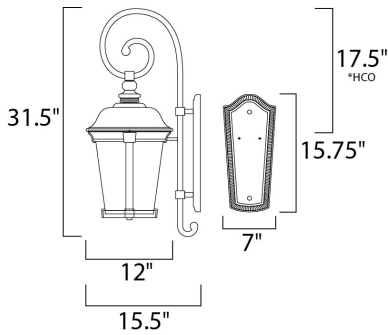

PRODUCT DESCRIPTION

Maxim Lighting's Dover VX Collection is made with Vivex, a material twice the strength of resin, is non-corrosive, UV resistant and backed with a 5-Year Limited Warranty. Dover VX features our Bronze finish and Seedy glass.

MEASUREMENTS

- DIMENSION : 12" W x 31.5" H x 15.5" Ext
- BACK PLATE : 7" W x 15.75" H x 17.5" HCO
- HANGING WEIGHT : 20.02 lb

LAMPING

- INPUT VOLTAGE : 120V
- LUMENS : 2,016 Rated
- BULB : 3 x 60W Incandescent E12 Candelabra , 180W Total
- BULB INCLUDED : (Not Included)
- DIMMABLE : Yes

FINISHES OPTION

GLASS

Seedy CD

MATERIAL

Vivex Resin Composite + Glass

RATINGS

cETLus
Wet Location

ADDITIONAL

RATED LIFE 1500 Hours
OPERATING TEMPERATURE:
-20°C (-4°F), 40°C (104°F)

Always consult a qualified electrician before installing any lighting product.