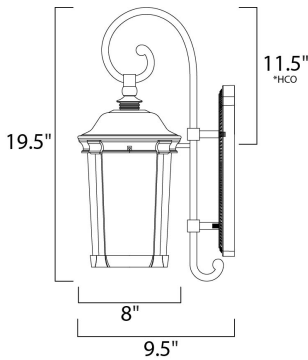

PRODUCT DESCRIPTION

Maxim Lighting's Dover VX Collection is made with Vivex, a material twice the strength of resin, is non-corrosive, UV resistant and backed with a 5-Year Limited Warranty. Dover VX features our Bronze finish and Seedy glass.

MEASUREMENTS

- DIMENSION : 8" W x 19.5" H x 9.5" Ext
- BACK PLATE : 5" W x 10.75" H x 11.5" HCO
- HANGING WEIGHT : 5.28 lb

LAMPING

- INPUT VOLTAGE : 120V
- LUMENS : 1,150 Rated
- BULB : 1 x 60W Incandescent E26 Medium , 60W Total
- BULB INCLUDED : (Not Included)
- DIMMABLE : Yes

FINISHES OPTION

- Bronze

GLASS

Seedy CD

MATERIAL

Vivex Resin Composite + Glass

RATINGS

cETLus
Wet Location

ADDITIONAL

RATED LIFE 2500 Hours
OPERATING TEMPERATURE:
-20°C (-4°F), 40°C (104°F)

Always consult a qualified electrician before installing any lighting product.