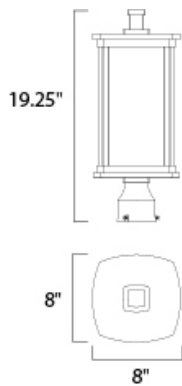

**MEASUREMENTS**

DIMENSION : 8" L x 8" W x 19.25" H
HANGING WEIGHT : 6.6 lb

LAMPING

INPUT VOLTAGE : 120V
LUMENS : 0 Rated
BULB : 1 x 60W Incandescent E26 Medium , 60W Total
BULB INCLUDED : (Not Included)
DIMMABLE : Yes