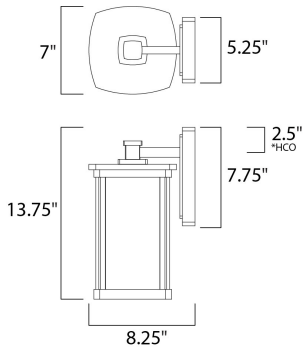

PRODUCT DESCRIPTION

The craftsman inspired Bungalow outdoor cast aluminum collection is finished in Bronze. The exterior Seedy glass adds texture while the interior Wilshire glass adds warmth. Bungalow is also available with energy-efficient fluorescent light in the Bungalow EE collection.

MEASUREMENTS

- DIMENSION : 7" W x 13.75" H x 8.25" Ext
- BACK PLATE : 5.25" W x 7.75" H x 2.5" HCO
- HANGING WEIGHT : 7.98 lb

LAMPING

- INPUT VOLTAGE : 120V
- LUMENS : 1,150 Rated
- BULB : 1 x 60W Incandescent E26 Medium , 60W Total
- BULB INCLUDED : (Not Included)
- DIMMABLE : Yes

FINISHES OPTION

- Bronze

GLASS

Seedy and Wilshire CDWS

MATERIAL

Aluminum + Glass

RATINGS

cETLus
Wet Location

ADDITIONAL

INSTALL UP/DOWN: Up
RATED LIFE 2500 Hours
OPERATING TEMPERATURE:
-20°C (-4°F), 40°C (104°F)

Always consult a qualified electrician before installing any lighting product.