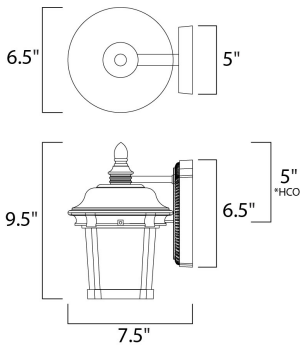

PRODUCT DESCRIPTION

Dover Cast is a traditional, Mediterranean style collection from Maxim Lighting International in Bronze finish with Seedy glass.

MEASUREMENTS

DIMENSION : 6.5" W x 9.5" H x 7.5" Ext
BACK PLATE : 5" W x 6.5" H x 5" HCO
HANGING WEIGHT : 1.72 lb

LAMPING

INPUT VOLTAGE : 120V
LUMENS : 1,150 Rated
BULB : 1 x 60W Incandescent E26 Medium , 60W Total
BULB INCLUDED : (Not Included)
DIMMABLE : Yes

FINISHES OPTION

Bronze

GLASS

Seedy CD

MATERIAL

Die Cast Aluminum

RATINGS

cETLus
Wet Location

ADDITIONAL

RATED LIFE 2500 Hours
OPERATING TEMPERATURE:
-20°C (-4°F), 40°C (104°F)

Always consult a qualified electrician before installing any lighting product.