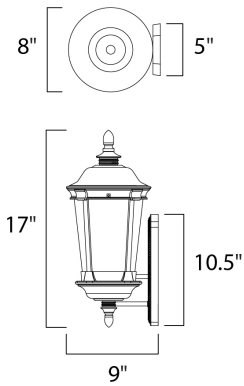

**PRODUCT DESCRIPTION**

Dover Cast is a traditional, Mediterranean style collection from Maxim Lighting International in Bronze finish with Seedy glass.

**MEASUREMENTS**

DIMENSION : 8" W x 17" H x 9" Ext  
 BACK PLATE : 5" W x 10.5" H x 12" HCO  
 HANGING WEIGHT : 3.39 lb