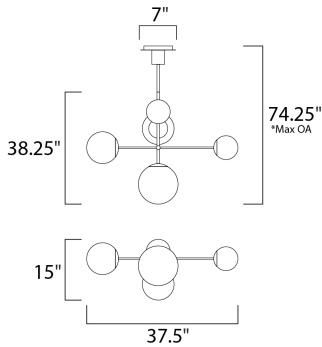

*max overall height

MEASUREMENTS

DIMENSION : 37.5" L x 15" W x 38.25" H
 MAX OAH : 74.25" OAH
 CANOPY : 7" W x 1" H x 7" L
 HANGING WEIGHT : 17.97 lb

LAMPING

INPUT VOLTAGE : 120V
 LUMENS : 0 Rated
 BULB : 5 x 60W Incandescent E12 CA + E26 MB , 300W Total
 BULB INCLUDED : (Not Included)
 DIMMABLE : Yes