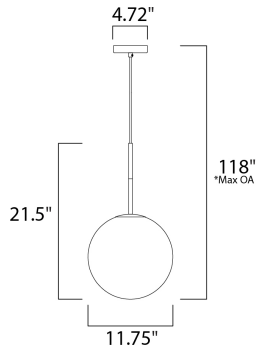

*max overall height

MEASUREMENTS

- DIMENSION : 11.75" W x 21.5" H
- MAX OAH : 118" OAH
- CANOPY : 4.72" W x 1" H x 4.72" L
- HANGING WEIGHT : 4.4092 lb

LAMPING

- INPUT VOLTAGE : 120V
- LUMENS : 0 Rated
- BULB : 1 x 60W Incandescent E26 Medium , 60W Total
- BULB INCLUDED : (Not Included)
- DIMMABLE : Yes