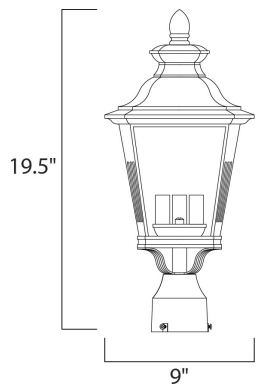

PRODUCT DESCRIPTION

Knoxville is an updated take on the traditional lantern style. Finished in Bronze and with the option of Clear or Frosted glass, our Incandescent version is sure to wow.

MEASUREMENTS

DIMENSION : 9" L x 9" W x 19.5" H
 HANGING WEIGHT : 3.98 lb

LAMPING

INPUT VOLTAGE : 120V
 LUMENS : 1,800 Rated
 BULB : 3 x 40W Incandescent E12 Candelabra , 120W Total
 BULB INCLUDED : (Not Included)
 DIMMABLE : Yes