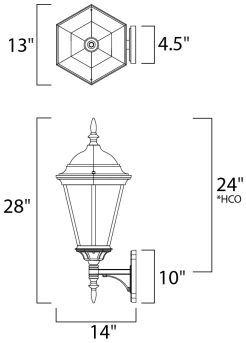

PRODUCT DESCRIPTION

Westlake is a transitional style from Maxim Lighting International in Black, Rust Patina, Empire Bronze, or White finish.