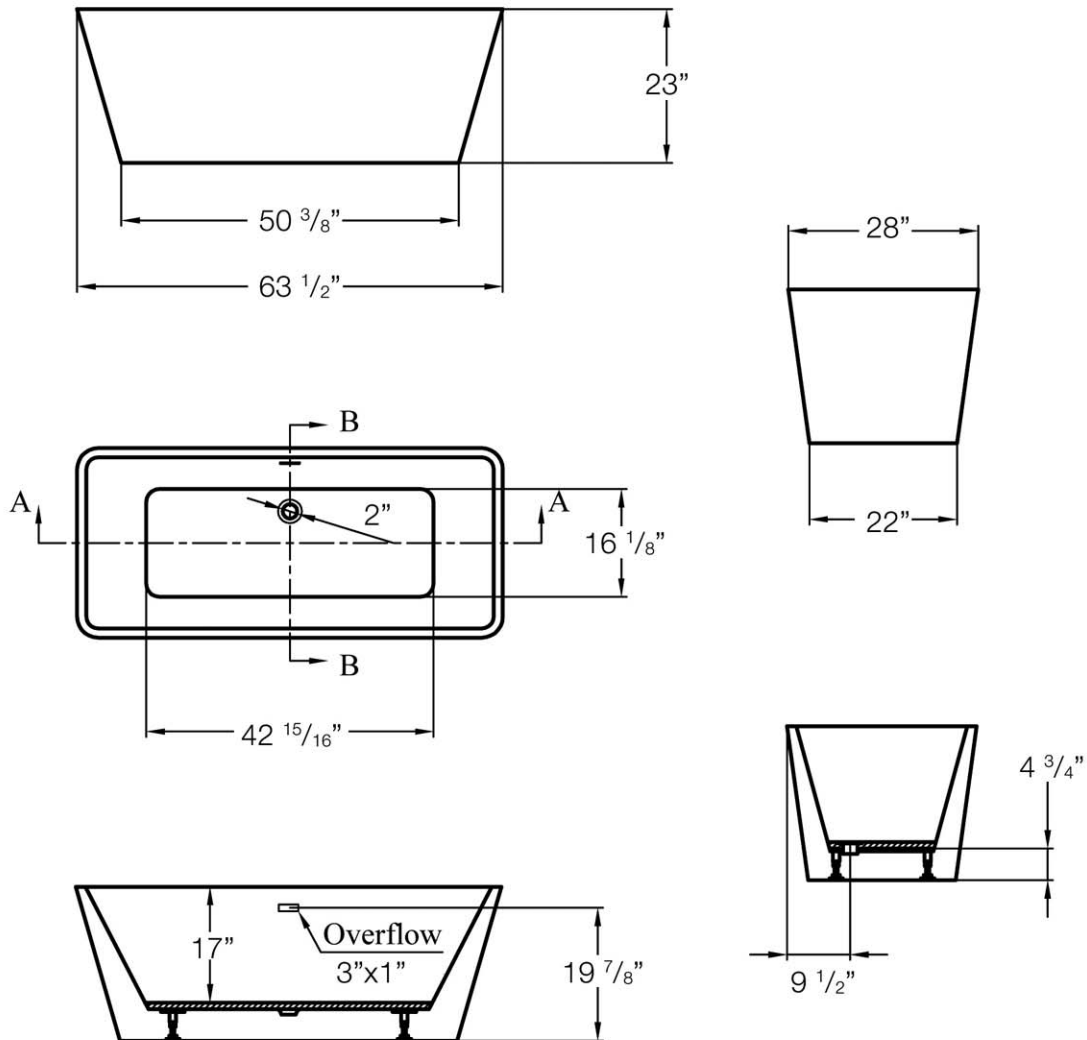

## Contemporary Freestanding Bathtub

Part No: 220HR

Contact Maidstone for additional information and specifications. For complete warranty information and a list of dealers visit [www.MaidstoneSupply.com](http://www.MaidstoneSupply.com). All products and specifications are subject to change without notice. Maidstone is not responsible for typographical and/or dimensional errors. Typographical errors are subject to correction.

Note: Rough-in dimensions may vary +/- 1/2" and are subject to change. No responsibility is assumed by Maidstone.