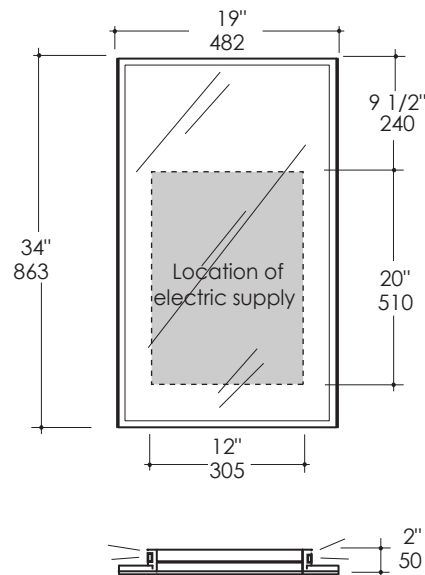

Aquaquattro Mirror Item #M022

Features:

- Wall-mount beveled mirror with polished chrome side edges
- Mounting brackets included
- Two concealed accent LED lights on each side behind mirror
- The lights are a plug-in, but they can also be hardwired - see manufacturer's details for further information
- Customizable (please request a quote)
- Handmade in USA

Finish Options:

CR - Polished Chrome

Product Specifications:

Notes:

Drawings provided herein are meant to give the user an idea of the product and are not made to scale. The size in inches is rounded up to the nearest 1/16". Slight variances can often occur with porcelain and woodwork. Therefore, LACAVA will not be held responsible for any cutouts, countertops, or furniture made without the actual product or template from LACAVA. Differences in color, grain, appearance and texture are inherent in all natural woodwork, and should be expected. Variances in these qualities are not deemed manufacturing defects, and will not be accepted as valid reasons to return or exchange any LACAVA woodwork. Plumbing specifications are only a guideline and may need to be altered based on the application.