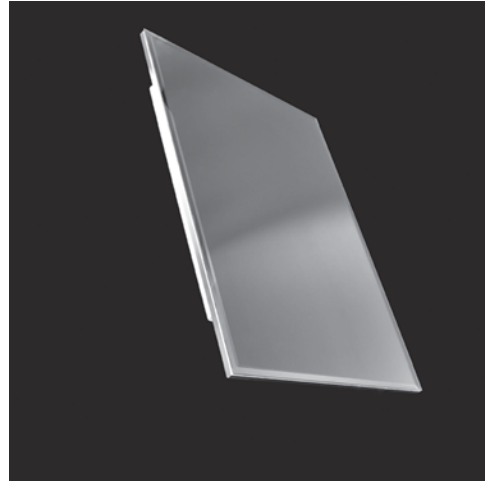

Aquaquattro Mirror Item #M022

Features:

- Wall-mount beveled mirror with polished chrome side edges
- Mounting brackets included
- Two concealed accent LED lights on each side behind mirror
- The lights are a plug-in, but they can also be hardwired - see manufacturer's details for further information
- Customizable (please request a quote)
- Handmade in USA

Finish Options:

CR - Polished Chrome

Product Specifications:

Notes:

Drawings provided herein are meant to give the user an idea of the product and are not made to scale. The size in inches is rounded up to the nearest 1/16". Slight variances can often occur with porcelain and woodwork. Therefore, LACAVA will not be held responsible for any cutouts, countertops, or furniture made without the actual product or template from LACAVA. Differences in color, grain, appearance and texture are inherent in all natural woodwork, and should be expected. Variances in these qualities are not deemed manufacturing defects, and will not be accepted as valid reasons to return or exchange any LACAVA woodwork. Plumbing specifications are only a guideline and may need to be altered based on the application.