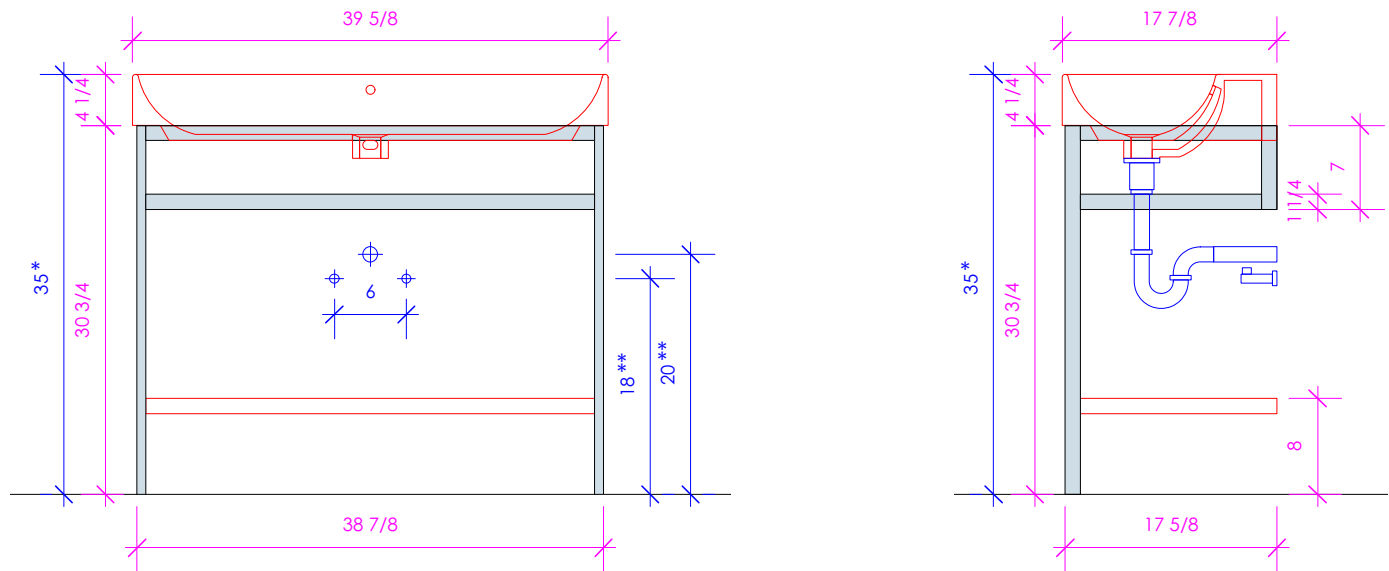

LACAVA

AQUASEI

AQS-BX-40

* Recommended installation height
** Recommended plumbing location

FEATURES:

- FLOOR STANDING CONSOLE VANITY
- WELDED METAL CONSOLE
- ADD ON SHELF **CSS** AVAILABLE (SOLD SEPARATELY)
- USED WITH **5233 OR 5243C/L/R** SINK (SOLD SEPARATELY)
- PROUDLY HANDMADE IN THE USA