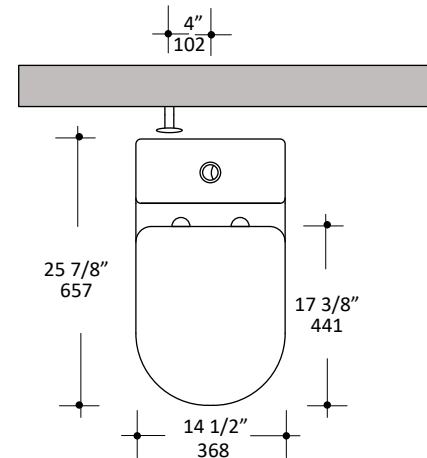

Specifications:

Installation:	Freestanding
Dimensions:	14 1/2" w x 25 7/8" d x 26 3/4" h
Material:	Porcelain
Flush System:	Dual flush
Waste Outlet:	Floor
Bowl Shape:	Oval
Trap Diameter:	1 7/8" ID, 2 7/8" OD
Water Use:	1.6 gpf and 0.8 gpf
Weight:	100 lbs
Finishes:	001 - White

LACAVA reserves the right to revise any dimension or information on this sheet without notice. Dimensions are nominal and may vary within an industry accepted tolerance of 1/4". Drawings provided herein are meant to give the user an idea of the product and are not made to scale. Location of plumbing is meant for reference, your specific application may vary.