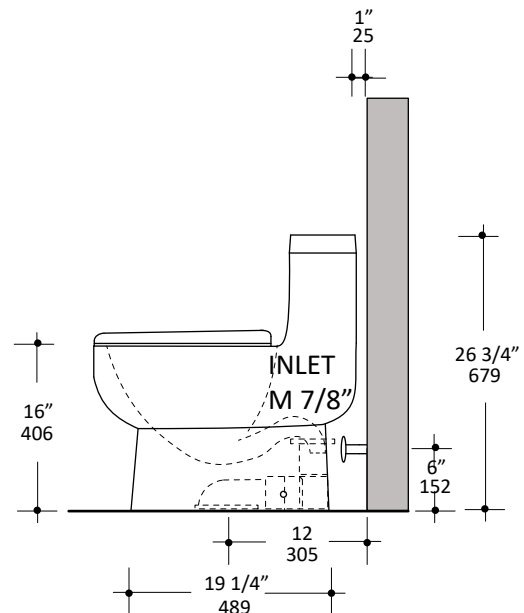

Specifications:

Installation:	Freestanding
Dimensions:	14 1/2" w x 25 7/8" d x 26 3/4" h
Material:	Porcelain
Flush System:	Dual flush
Waste Outlet:	Floor
Bowl Shape:	Oval
Trap Diameter:	1 7/8" ID, 2 7/8" OD
Water Use:	1.6 gpf and 0.8 gpf
Weight:	100 lbs
Finishes:	001 - White

Features:

- ULTRAGLOSS finish for easy-cleaning, stain and odor resistant
- Includes mounting hardware
- Soft-closing seat cover and tank are included
- Porcelain elongated one-piece toilet
- Glazed internal trapway
- MaP performance (Miso Rating): 1000g miso

LACAVA reserves the right to revise any dimension or information on this sheet without notice. Dimensions are nominal and may vary within an industry accepted tolerance of 1/4". Drawings provided herein are meant to give the user an idea of the product and are not made to scale. Location of plumbing is meant for reference, your specific application may vary.