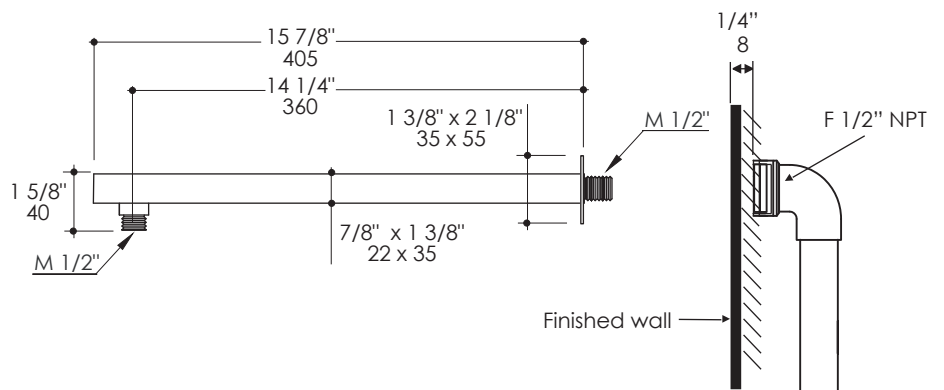

Perla Shower Arm Item #0671

Features:

- Wall-mount shower arm with oval flange
- Brass construction
- Shower head sold separately

Recommended Accessories:

- Item #0668: Tilting oval rain shower head

Finish Options:

CR - Polished Chrome

Product Specifications:

Notes:

Drawings provided herein are meant to give the user an idea of the product and are not made to scale. The size in inches is rounded up to the nearest 1/16".