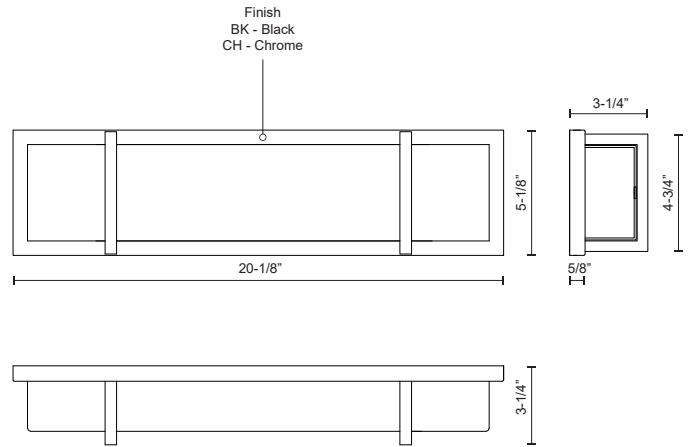

ALBERNI VL61620

VANITY

PROJECT

VL61620-BK
Black

VL61620-CH
Chrome

SPECIFICATION DETAILS

Fixture Dimensions	W20-1/8" x H5-1/8" x E3-1/4"
Light Source	AC LED Module
Wattage	22W
Total Lumens	1600lm
Delivered Lumens	CH-1104lm
Voltage	120V
Color Temperature	3000K
CRI (Ra)	90CRI
Optional Color Temps	2700K - 5000K Available, Minimum Order Quantities Apply
LED Rated Life	50,000 hours
Dimming	100% - 10%, ELV Dimmer (Not Included)
Diffuser Details	Acrylic with Frosted Interior
ADA Compliant	Yes
Location	Damp
Mounting Style	All Orientation; Wall;
CEC Title 24 JA8	Yes, JA8-2022

* For custom options, consult factory for details.

* For warranty information, please visit www.kuzcolighting.com/warranty

DESCRIPTION

Electroplated orthogonal steel structure and details. Rectangular opal acrylic diffuser. Up and down wall light. May be mounted horizontally or vertically