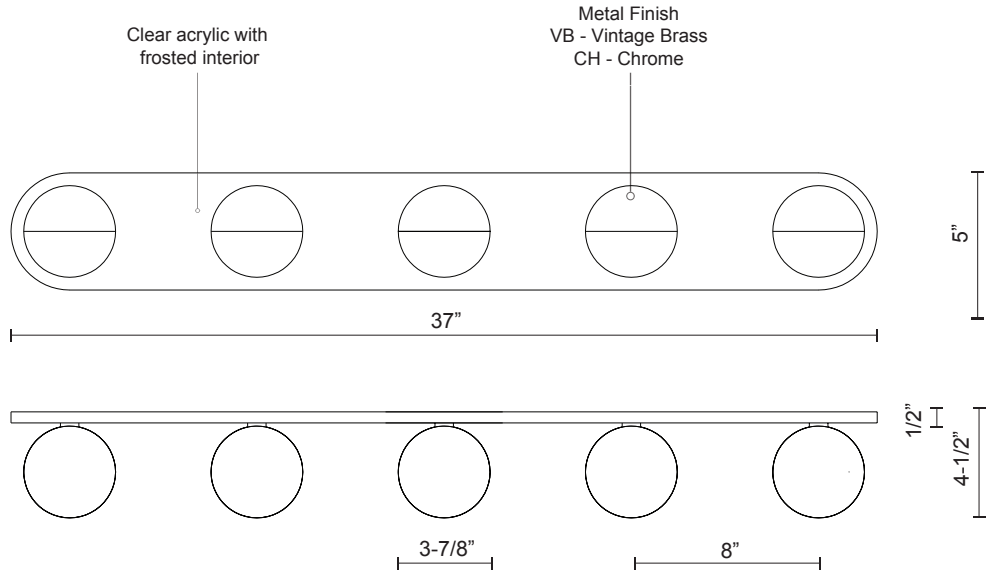

### Product Descriptions

Fixture Weight:

Canopy dimensions:  
L: 37" H: 5" E: 1/2"

Comments: