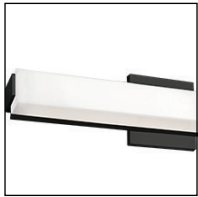

VL47221

Specification Sheet

Wall Sconce

CH - Chrome

Other Finishes:

BK - Black

Product Features

Simplistic Modern LED with rectangular shaped white acrylic finished with chrome end caps and matching canopy (optional). Equipped with our powerful 120V AC LED technology, 19W, fully dimmable and may be mounted horizontally or vertically. Available in three different sizes.

Utilizes our patented Driverless LED Light Engine technology - connects directly to AC, no external driver needed.

Available in chrome and black metal finish with a white acrylic diffuser.

Dimmable with ELV dimmer (not included)