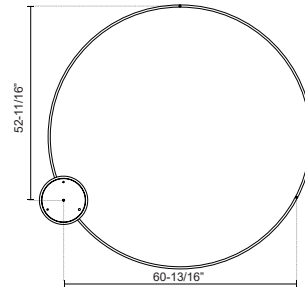

KUZCO

CANADA: 19054 28TH AVENUE - SURREY, BC V3Z 6M3

USA: 3035 E. LONE MOUNTAIN ROAD - LAS VEGAS, NV 89081

WWW.KUZCOLIGHTING.COM

© 2021 KUZCO LIGHTING. ALL RIGHTS RESERVED.

COMMENT