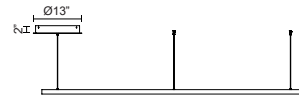

CERCHIO PD87172

PENDANTS

PROJECT

SPECIFICATION DETAILS

Fixture Dimensions	D70-7/8" x H1-3/8"
Light Source	LED with DC Driver
Wattage	160W
Total Lumens	11700lm
Delivered Lumens	BG-4405lm*; BK-4405lm*; WH-5930lm*;
Voltage	120V
Color Temperature	3000K
CRI (Ra)	90CRI
Optional Color Temps	2700K - 5000K Available, Minimum Order Quantities Apply
LED Rated Life	50,000 hours
Dimming	100% - 10%, TRIAC or ELV Dimmer (Not Included)
Diffuser Details	Frosted Silicone Diffuser
Adjustable	Yes
Wire Length	120" Max
Wire Type	BG - Black Wire; BK - Black Wire; WH - Clear Wire;
Minimum Hang Height	36"
Sloped Ceiling Adaptable	Yes
Location	Dry
Illumination Direction	Downlight
Canopy Dimensions	D13" x H2"

* For custom options, consult factory for details.

* For warranty information, please visit www.kuzcolighting.com/warranty

DESCRIPTION

Extruded and rolled aluminum with rectangular profile. Flush silicone diffuser. Matte powder-coated finish. Down light. Duo canopy mounting style

KUZCO

CANADA: 19054 28TH AVENUE - SURREY, BC V3Z 6M3

USA: 3035 E. LONE MOUNTAIN ROAD - LAS VEGAS, NV 89081

WWW.KUZCOLIGHTING.COM

© 2021 KUZCO LIGHTING. ALL RIGHTS RESERVED.

COMMENT