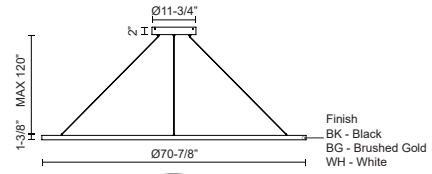

CERCHIO PD87172

PENDANTS

PROJECT

PD87172-BG
Brushed Gold

PD87172-WH
White

PD87172-BK
Black

SPECIFICATION DETAILS

Fixture Dimensions	D70-7/8" x H1-3/8"
Light Source	LED with DC Driver
Wattage	160W
Total Lumens	11700lm
Delivered Lumens	BG-4405lm*; BK-4405lm*; WH-5930lm*;
Voltage	120V
Color Temperature	3000K
CRI (Ra)	90CRI
Optional Color Temps	2700K - 5000K Available, Minimum Order Quantities Apply
LED Rated Life	50,000 hours
Dimming	100% - 10%, TRIAC or ELV Dimmer (Not Included)
Diffuser Details	Frosted Silicone Diffuser
Adjustable	Yes
Wire Length	120" Max
Wire Type	BG - Black Wire; BK - Black Wire; WH - Clear Wire;
Minimum Hang Height	36"
Sloped Ceiling Adaptable	Yes
Location	Dry
Illumination Direction	Downlight
Canopy Dimensions	D13" x H2"

* For custom options, consult factory for details.

* For warranty information, please visit www.kuzcolighting.com/warranty

DESCRIPTION

Extruded and rolled aluminum with rectangular profile. Flush silicone diffuser. Matte powder-coated finish. Down light. Duo canopy mounting style