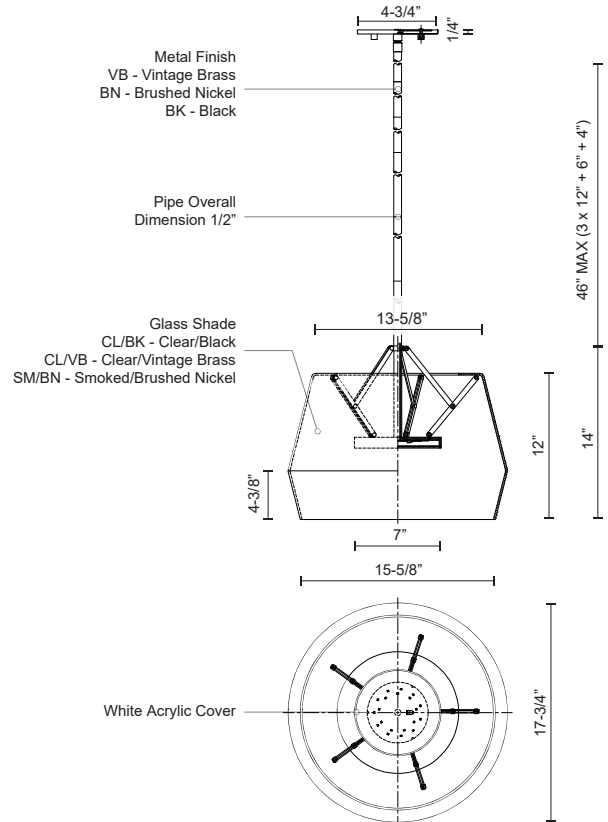

DECO
PD61418
PENDANTS

PROJECT

DESCRIPTION

Inspired by vintage instruments and expanding lightweight structures the Deco line is a marriage of the new and old. The LED light source is encapsulated within a slim metal disk which appears to float at the center of the geometric glass shade. Multiple thin metal points support the glass which can be easily removed for installation or cleaning. Fine brushed finishes complement the distinguished aesthetic and gracefully contrast the contemporary shade.

PD61418-CL/BK
Clear/Black

PD61418-CL/VB
Clear/Vintage Brass

PD61418-SM/BN
Smoked/Brushed Nickel

SPECIFICATION DETAILS

* For custom options, consult factory for details.

Fixture Dimensions	D17-3/4" x H14"
Light Source	LED
Wattage	29W
Total Lumens	2500lm
Delivered Lumens	VB/CL-1618lm
Voltage	120V
Color Temperature	3000K
CRI (Ra)	>90
Optional Color Temps	2700K - 5000K Available, Minimum Order Quantities Apply
LED Rated Life	50,000 hours
Dimming	100% - 10%, ELV Dimmer (Not Included)
Glass Details	Clear Glass
Diffuser Details	White Acrylic Diffuser
Adjustable	Yes
Rod Length	46" Max (3x12" + 1x6" + 1x4")
Location	Dry
Warranty	5 Years
Canopy Dimensions	D4-3/4" x H1/4"