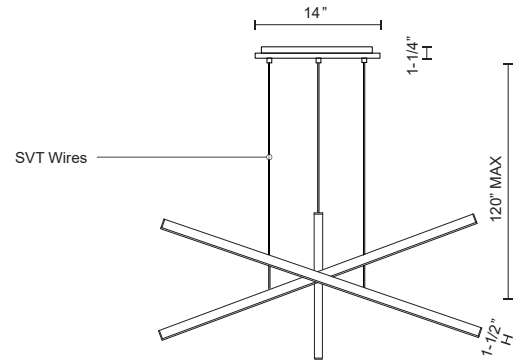

Fixture Dimensions	L45" x H1-1/2"
Light Source	LED
Wattage	87W
Total Lumens	7200lm
Delivered Lumens	BK-3039lm; BN-4653lm; GD-4482lm; WH-5115lm;
Voltage	120V
Color Temperature	3000K
CRI (Ra)	>90
Optional Color Temps	2700K - 5000K Available, Minimum Order Quantities Apply
LED Rated Life	50,000 hours
Dimming	100% - 10%, ELV Dimmer (Not Included)
Diffuser Details	White Acrylic Diffuser
Adjustable	Yes
Wire Length	120" Max
Wire Type	Clear SSL Wire
Location	Dry
Warranty	5 Years
Canopy Dimensions	L14" x W14" x H1-1/4"

DESCRIPTION

The linear lights can be configured at different heights and angles to create distinct sculptural orientations. Ordered into clean parallels or jumbled in playful asymmetry, Vega can be customized to complement any space.