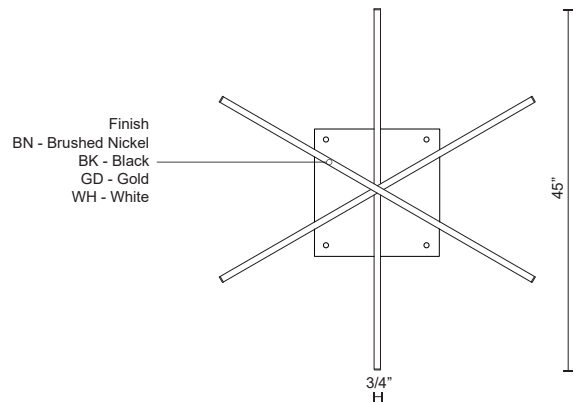

Fixture Dimensions	L45" x H1-1/2"
Light Source	LED
Wattage	87W
Total Lumens	7200lm
Delivered Lumens	BK-3039lm; BN-4653lm; GD-4482lm; WH-5115lm;
Voltage	120V
Color Temperature	3000K
CRI (Ra)	>90
Optional Color Temps	2700K - 5000K Available, Minimum Order Quantities Apply
LED Rated Life	50,000 hours
Dimming	100% - 10%, ELV Dimmer (Not Included)
Diffuser Details	White Acrylic Diffuser
Adjustable	Yes
Wire Length	120" Max
Wire Type	Clear SSL Wire
Location	Dry
Warranty	5 Years
Canopy Dimensions	L14" x W14" x H1-1/4"

DESCRIPTION

The linear lights can be configured at different heights and angles to create distinct sculptural orientations. Ordered into clean parallels or jumbled in playful asymmetry, Vega can be customized to complement any space.