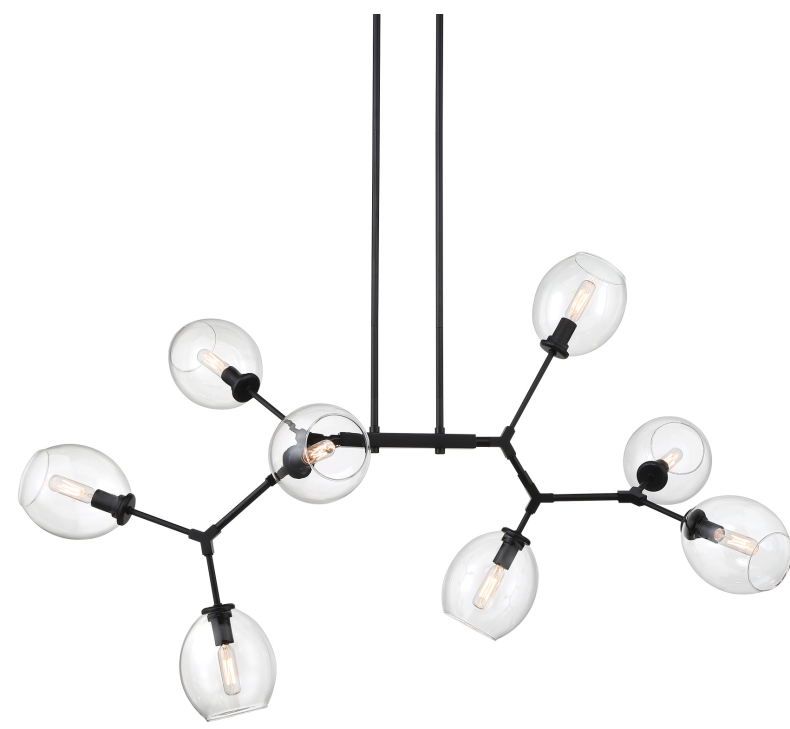

Item # P1368-66A	UPC Code: 844349031734
Product Family Name: Nexpo	Finish: Coal Finish
Category: CHANDELIERS	Category Type: Chandelier
Certification 3057374	
Patents:	
Notes:	

Image File Name: **P1368-66A.jpg**

MEASUREMENTS

Width: 41	Length: 16.75	Height: 16.75	Extension: 25.38
Height Adjustable: Yes	Min Overall Height: 24.25	Max Overall Height: 60.25	Slope: Yes
Wire Length: 72"	Chain Length:	Safety Cable Included: No	Net Weight:
Canopy Width:	Canopy Height:	Canopy Length:	Center to Bottom:
Backplate Width: 8.0	Backplate Height: 0.75	Center to Top:	

No. of Bulbs: 8	Light Type: T8			
Max Bulb Wattage: 60	Socket: E12, CANDELABRA			
Dimmable: Yes	Ballast:	Rated Life Hours:	Photocell Included: No	Bulb/LED Included:
Bulb/LED Included:	Color Temp.:	CRI:	Initial Lumens:	Delivered Lumens:

SHIPPING

Description: Clear Glass	Material: GLASS
Part No.:	Quantity:
Width: 5.5	Height: 5.98
	Length: 5.5

Carton Width: 19.5	Carton Height: 8.5	Carton Length: 37.75
Carton Weight: 15.25	Carton Cubic Feet: 3.621	Small Package Shippable: Yes
Master Pack Width:	Master Pack Height:	Master Pack Length:
Master Pack Weight:	Master Cubic Feet:	Multi-Pack: 1
		Master Pack: 1