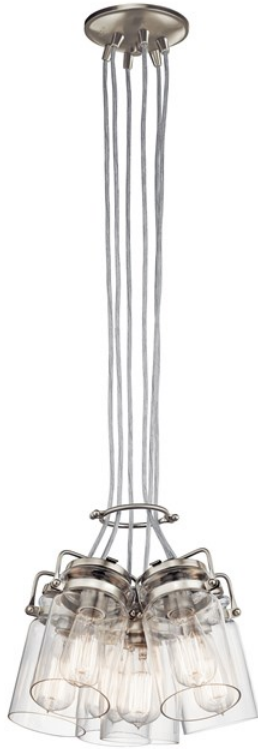

BRINLEY COLLECTION

Brinley 6 Light Pendant Brushed Nickel

42877NI (Brushed Nickel)

Project Name: _____
Location: _____
Type: _____
Qty: _____
Comments: _____

Certifications/Qualifications

Location Rating	Dry
www.kichler.com/warranty	

Dimensions

Base Backplate	5.75 DIA
Weight	10.02 LBS
Height	7.75"
Overall Height	124.00"
Width	12.00"

Mounting/Installation

Interior/Exterior	Interior
Mounting Style	Cord
Mounting Weight	4.80 LBS

Primary Lamping

Lamp Included	Not Included
Lamp Type	A19
Light Source	Incandescent
Max or Nominal Watt	100W
# of Bulbs/LED Modules	6
Socket Type	Medium
Socket Wire	105

Product/Ordering Information

SKU	42877NI
Finish	Brushed Nickel
Style	Industrial
UPC	783927411912

Specifications

Diffuser Description	Clear
Material	STEEL

Additional Finishes

Brushed Nickel

Olde Bronze

Kichler

7711 East Pleasant Valley Road Cleveland, Ohio 44131-8010
Toll free: 866.558.5706 or kichler.com