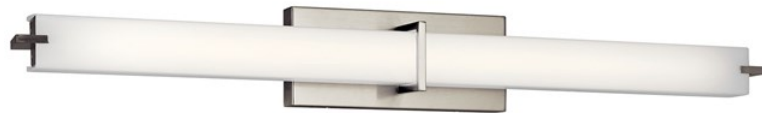

# 36" Linear LED Vanity Light Brushed Nickel

11147NILED (Brushed Nickel)

Project Name: \_\_\_\_\_  
Location: \_\_\_\_\_  
Type: \_\_\_\_\_  
Qty: \_\_\_\_\_  
Comments: \_\_\_\_\_

## Dimensions

Base Backplate	11.00 X 4.75
Extension	4.25"
Weight	1.00 LBS
Height from center of Wall opening (Spec Sheet)	2.25"
Height	4.75"
Width	37.50"